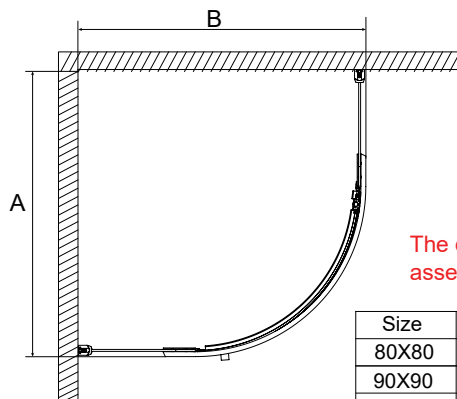

## NEW KOMFORT BLACK

| ITEM |  | Quant.        |
|------|--|---------------|
| (H)  |  | 1 Pc          |
| (I)  |  | 6 Pc          |
| (J)  |  | 6 Pc          |
| (K)  |  | 2 Pc          |
| (L)  |  | 1+1+1+1<br>Pc |
| (M)  |  | 4 Pc          |
| (N)  |  | 8 Pc          |
| (O)  |  | 8 Pc          |
| (P)  |  | 8 Pc          |
| (Q)  |  | 8 Pc          |
| (R)  |  | 6 Pc          |

The door can be  
assembled reversible !

| Size   | A         | B       |
|--------|-----------|---------|
| 80X80  | 780-795   | 780-795 |
| 90X90  | 880-895   | 880-895 |
| 100X80 | 980-995   | 780-795 |
| 120X85 | 1180-1195 | 830-845 |