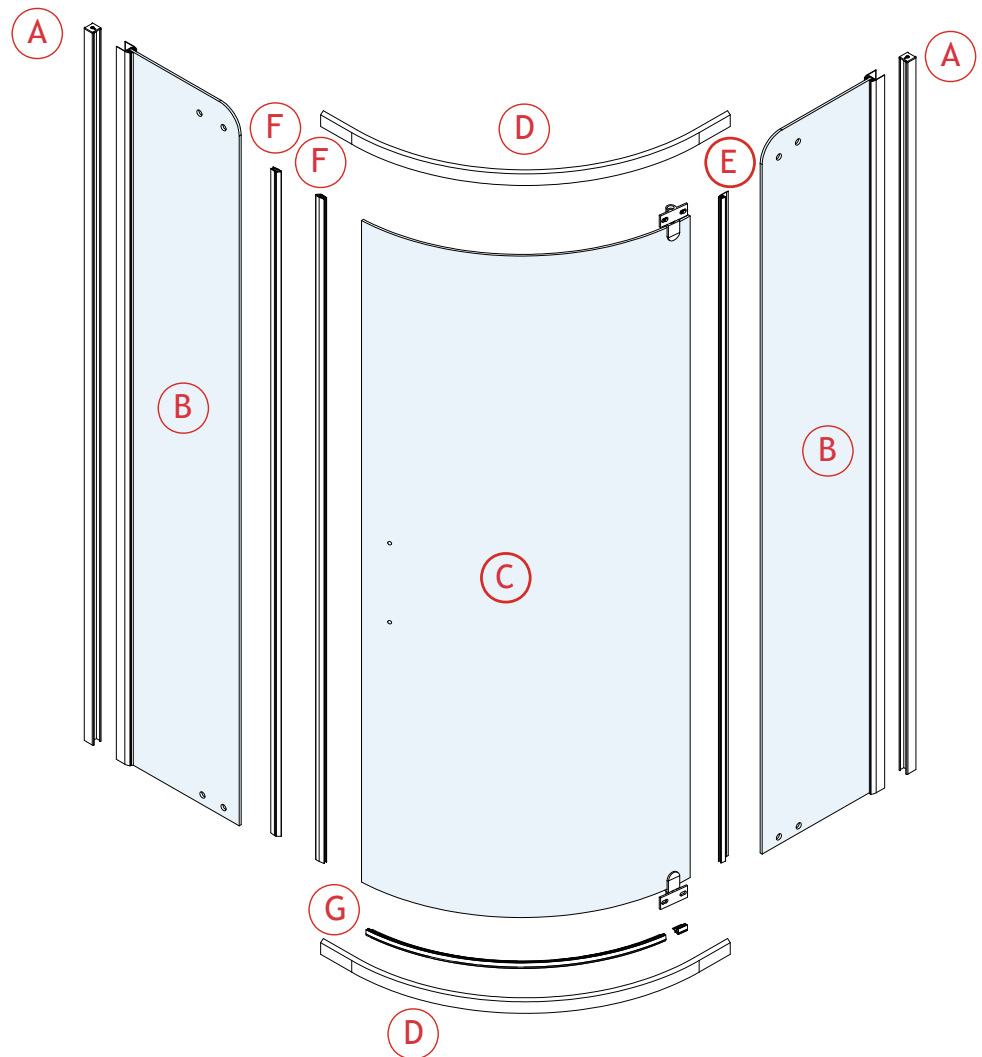

## NEW KOMFORT BLACK

| ITEM |  | Quant.        |
|------|--|---------------|
| (H)  |  | 1 Pc          |
| (I)  |  | 6 Pc          |
| (J)  |  | 6 Pc          |
| (K)  |  | 2 Pc          |
| (L)  |  | 1+1+1+1<br>Pc |
| (M)  |  | 4 Pc          |
| (N)  |  | 8 Pc          |
| (O)  |  | 8 Pc          |
| (P)  |  | 8 Pc          |
| (Q)  |  | 8 Pc          |
| (R)  |  | 6 Pc          |

The door can be  
assembled reversible !

| Size   | A         | B       |
|--------|-----------|---------|
| 80X80  | 780-795   | 780-795 |
| 90X90  | 880-895   | 880-895 |
| 100X80 | 980-995   | 780-795 |
| 120X85 | 1180-1195 | 830-845 |